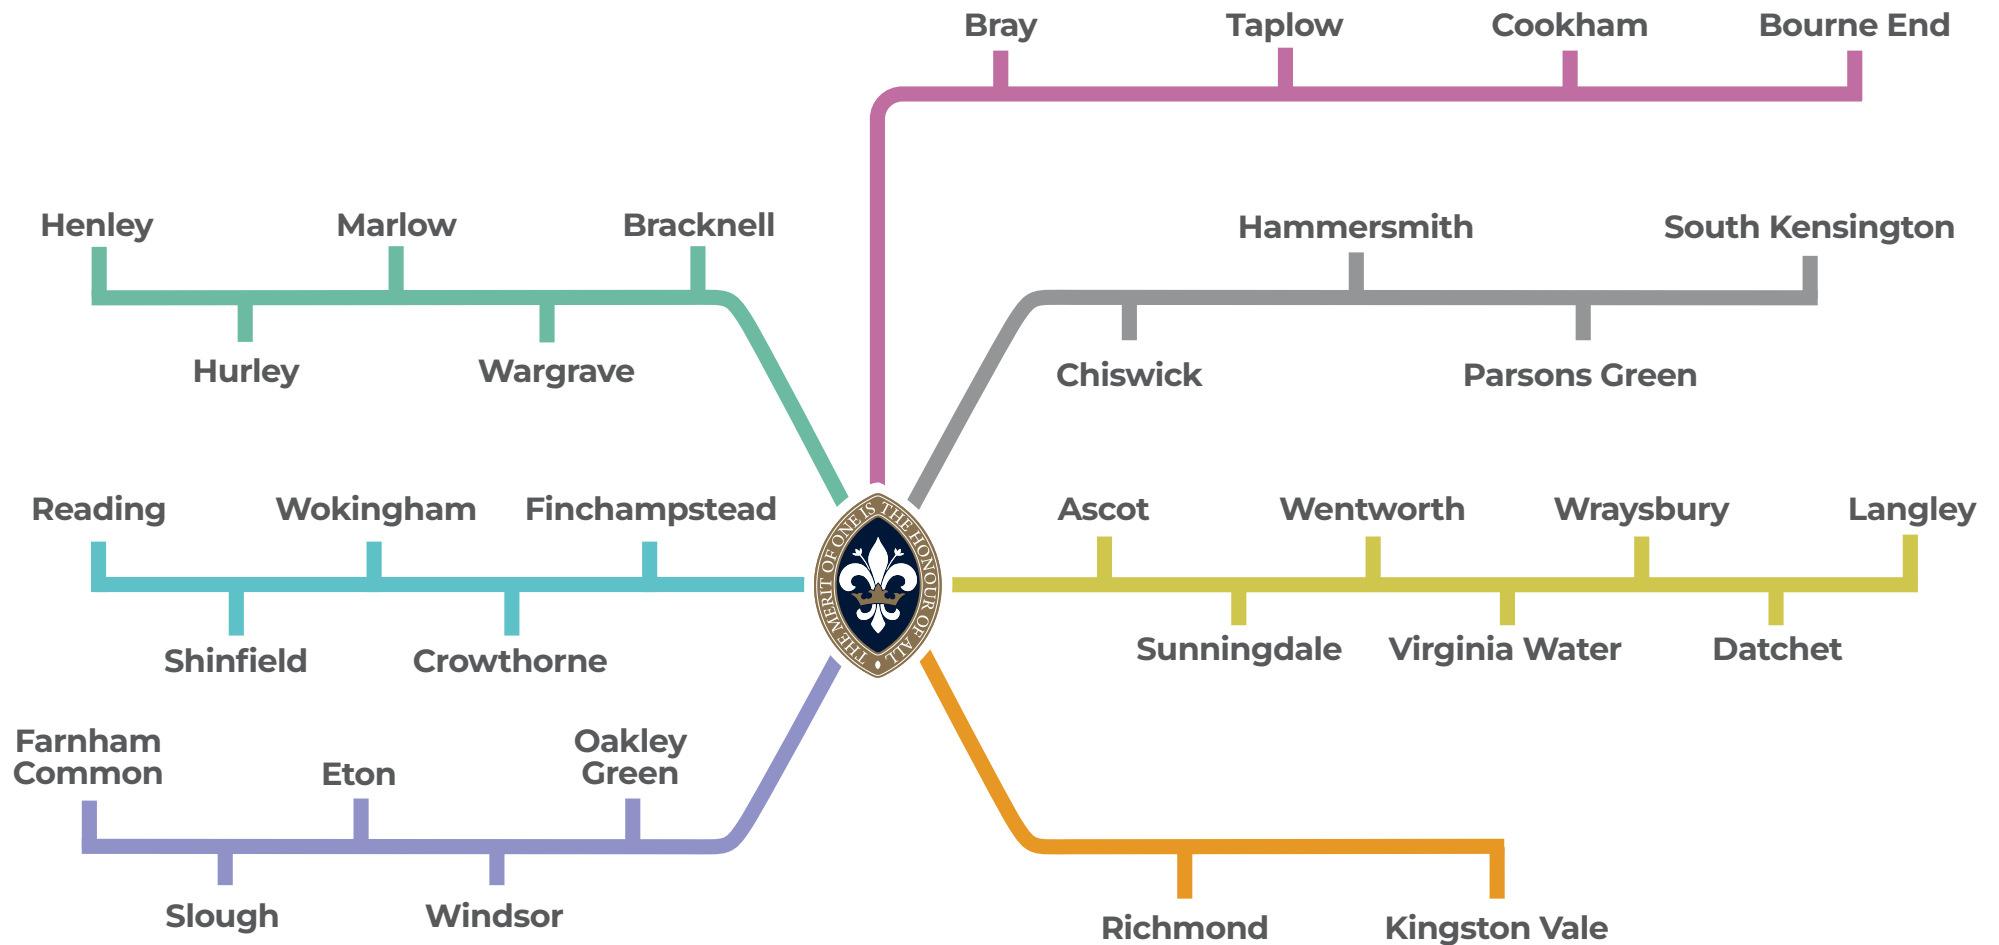

Daily bus routes

Buses depart Heathfield Monday – Thursday at 5.30pm and Friday at 4.15pm

Weekly bus routes

Depart at 4.15pm on Friday evening to Chiswick, Hammersmith and South Kensington.
Return journey on Sunday evening departing at 6.15pm.