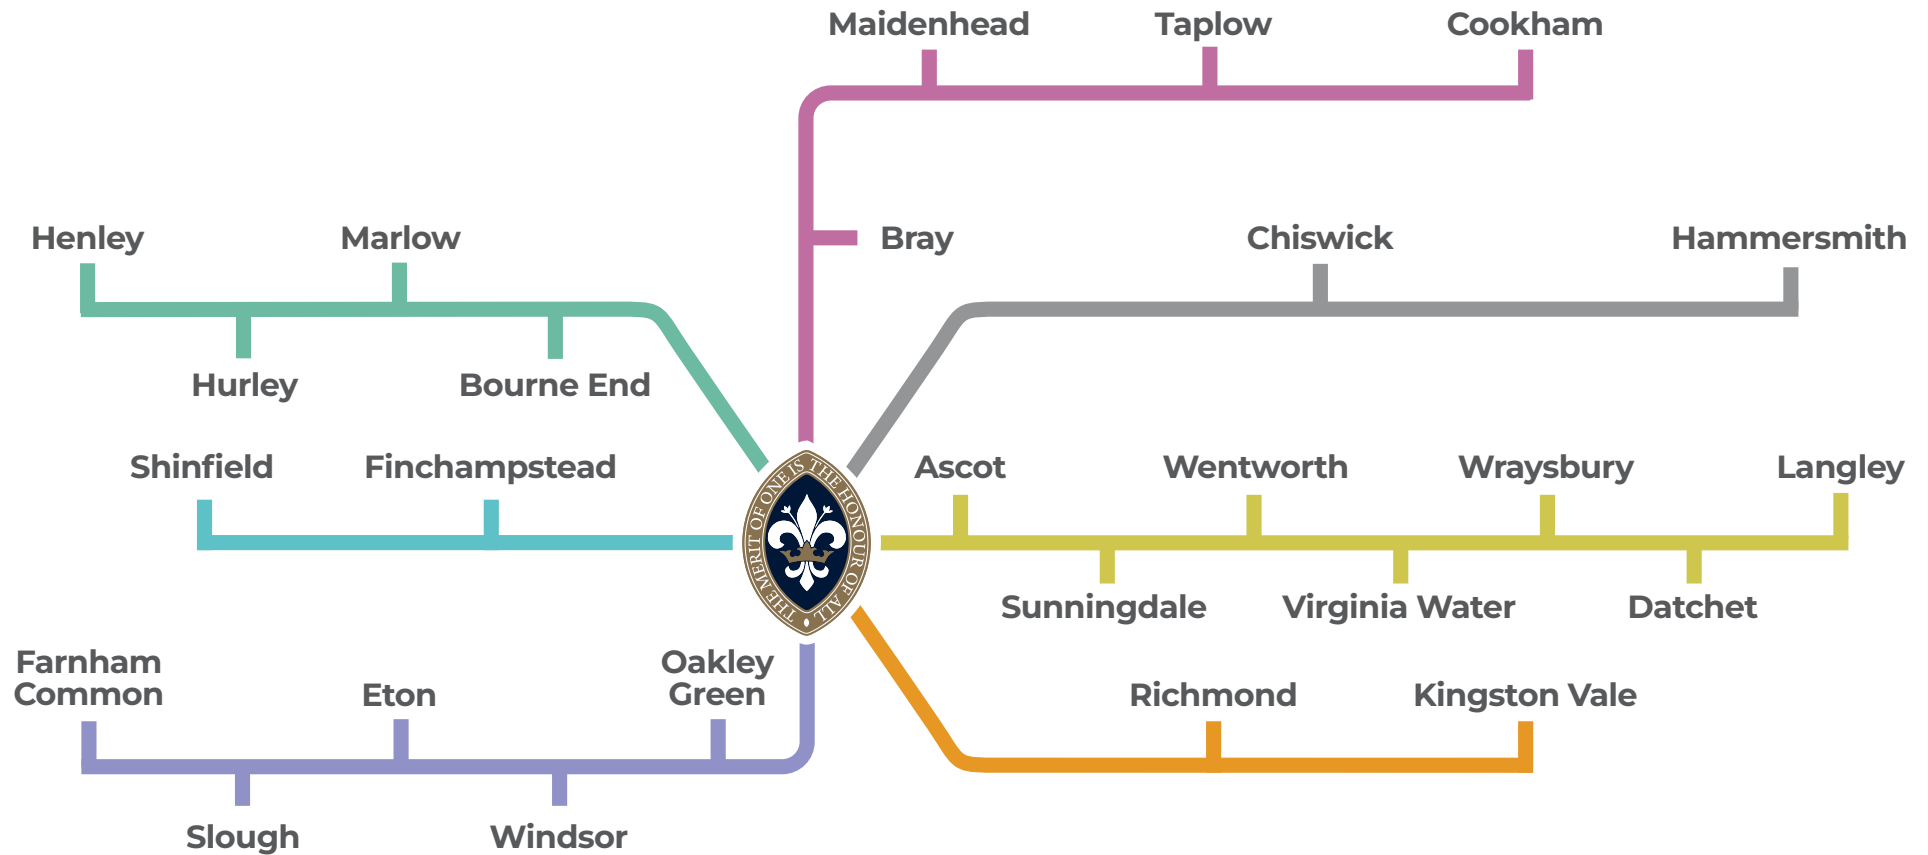

# Daily bus routes

## Weekly bus routes

Depart at 4.15pm on Friday evening to Chiswick, Hammersmith and South Kensington.  
Return journey on Sunday evening departing at 6.15pm.